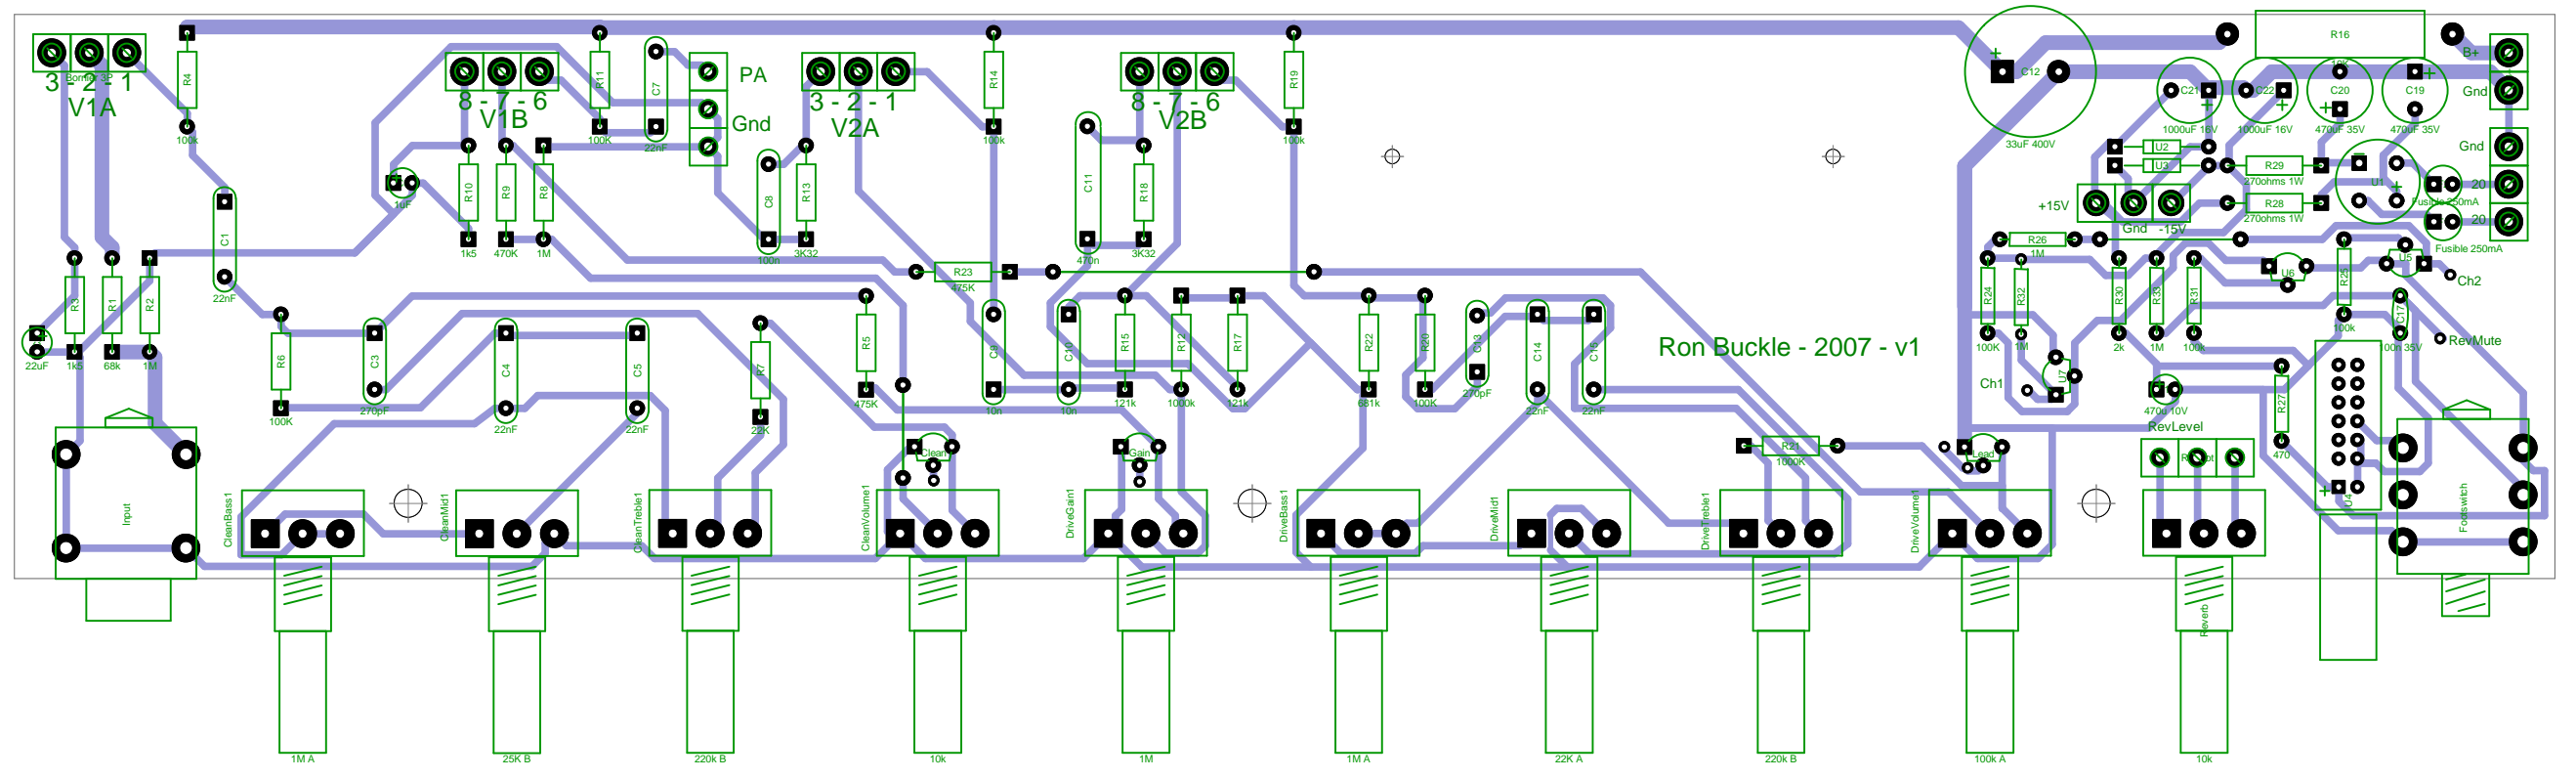

A

A

B

B

C

C

D

D

E

E

F

F

JCM900	1	JCM900 Preamp - Single sided - Approx 76x344mm			Article No./Reference	
Designed by Ron Buckle	Checked by Ron Buckle	Approved by - Ron Buckle 2007 06 19	File name	Date 2007 06 19	Scale 1:1	
				Edition V1	Sheet 1/1	